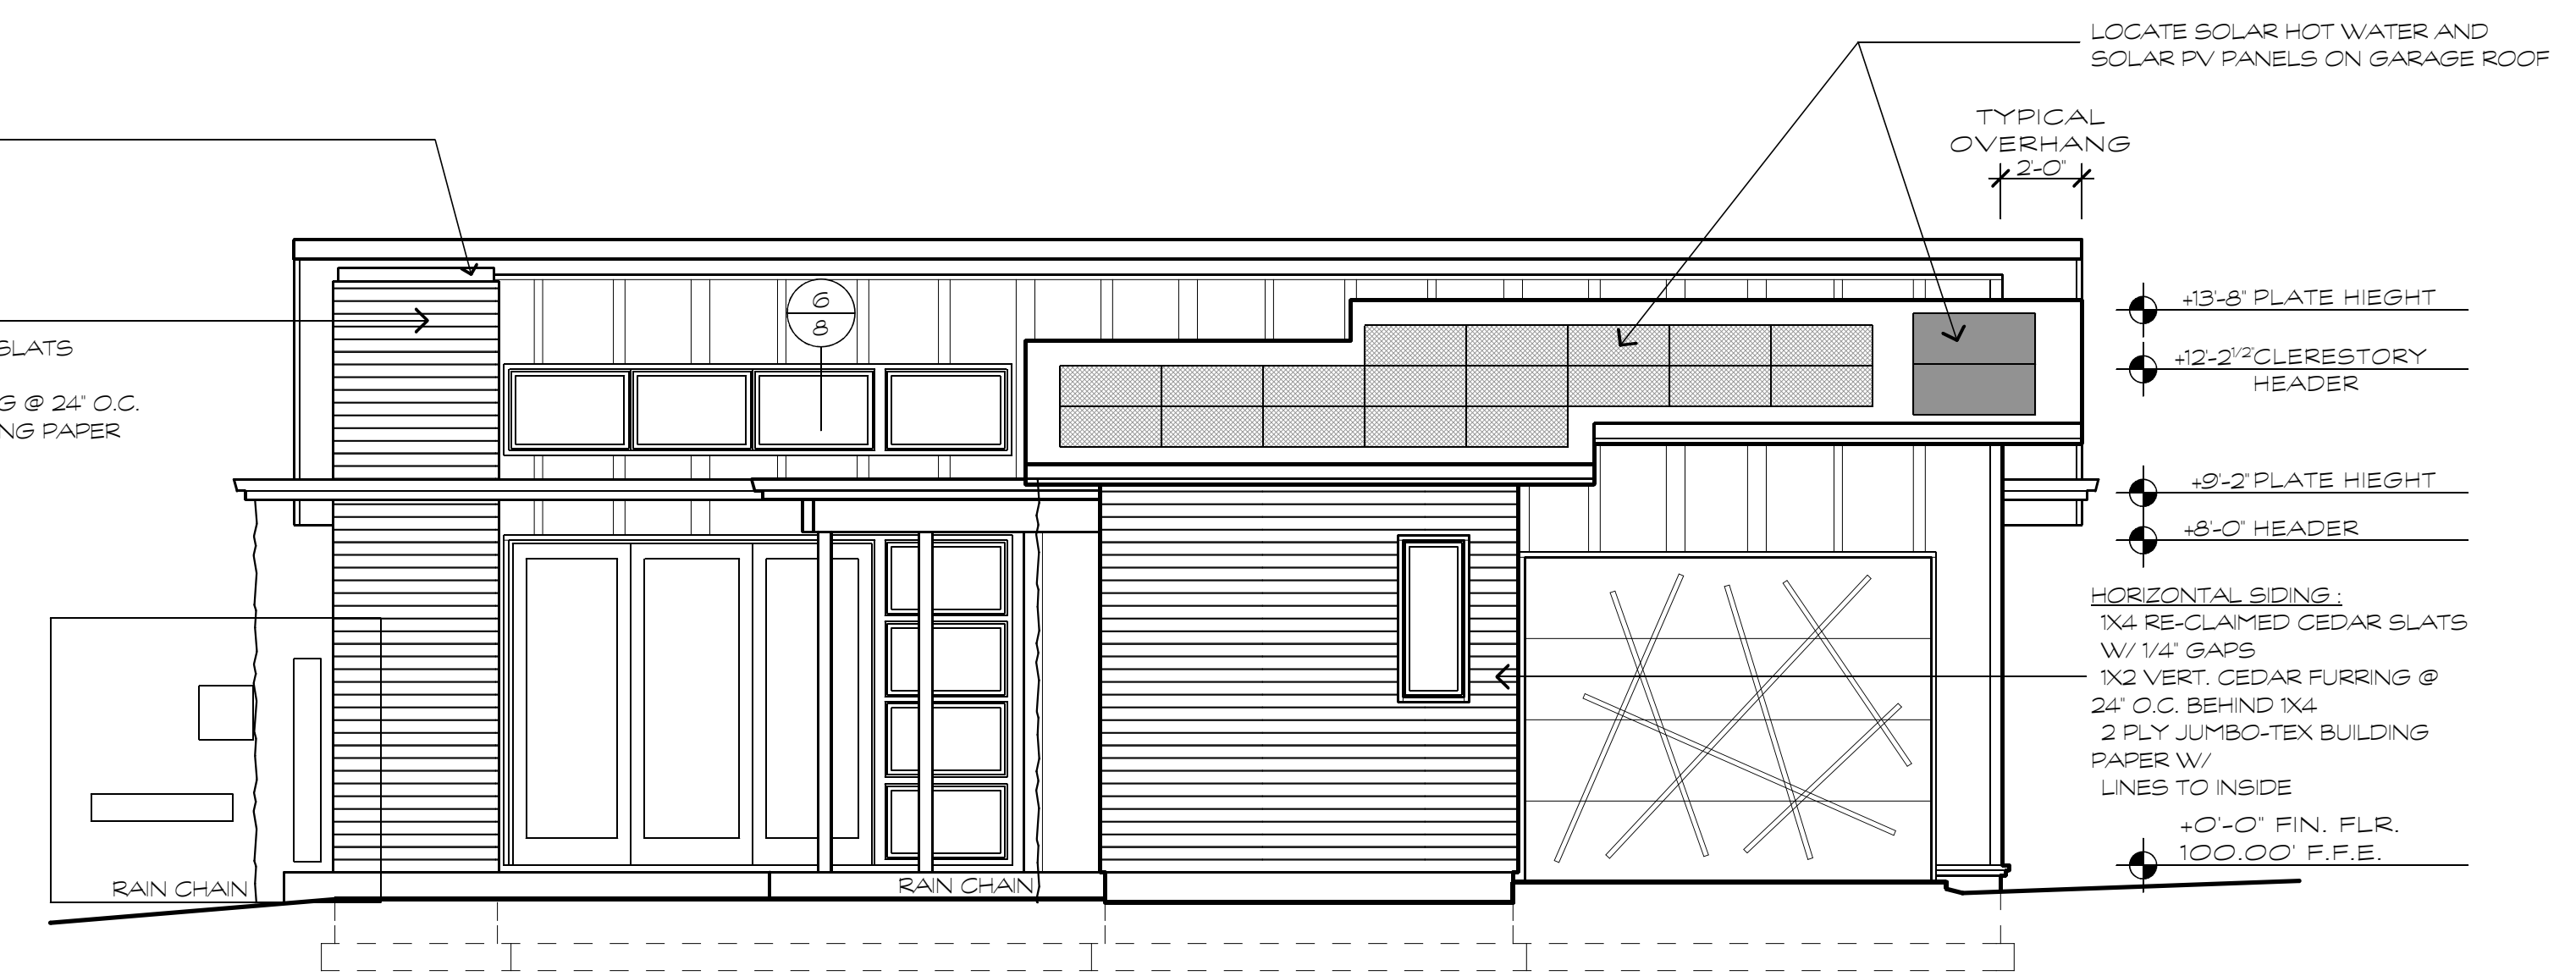

NORTH ELEVATION
SCALE: 1/4" = 1'-0"

SOUTH ELEVATION
SCALE: 1/4" = 1'-0"

EAST ELEVATION
SCALE: 1/4" = 1'-0"

WEST ELEVATION
SCALE: 1/4" = 1'-0"

project
theSAGE

INDEX
elevations

plan number
theSAGE14471

date
2009 04 10