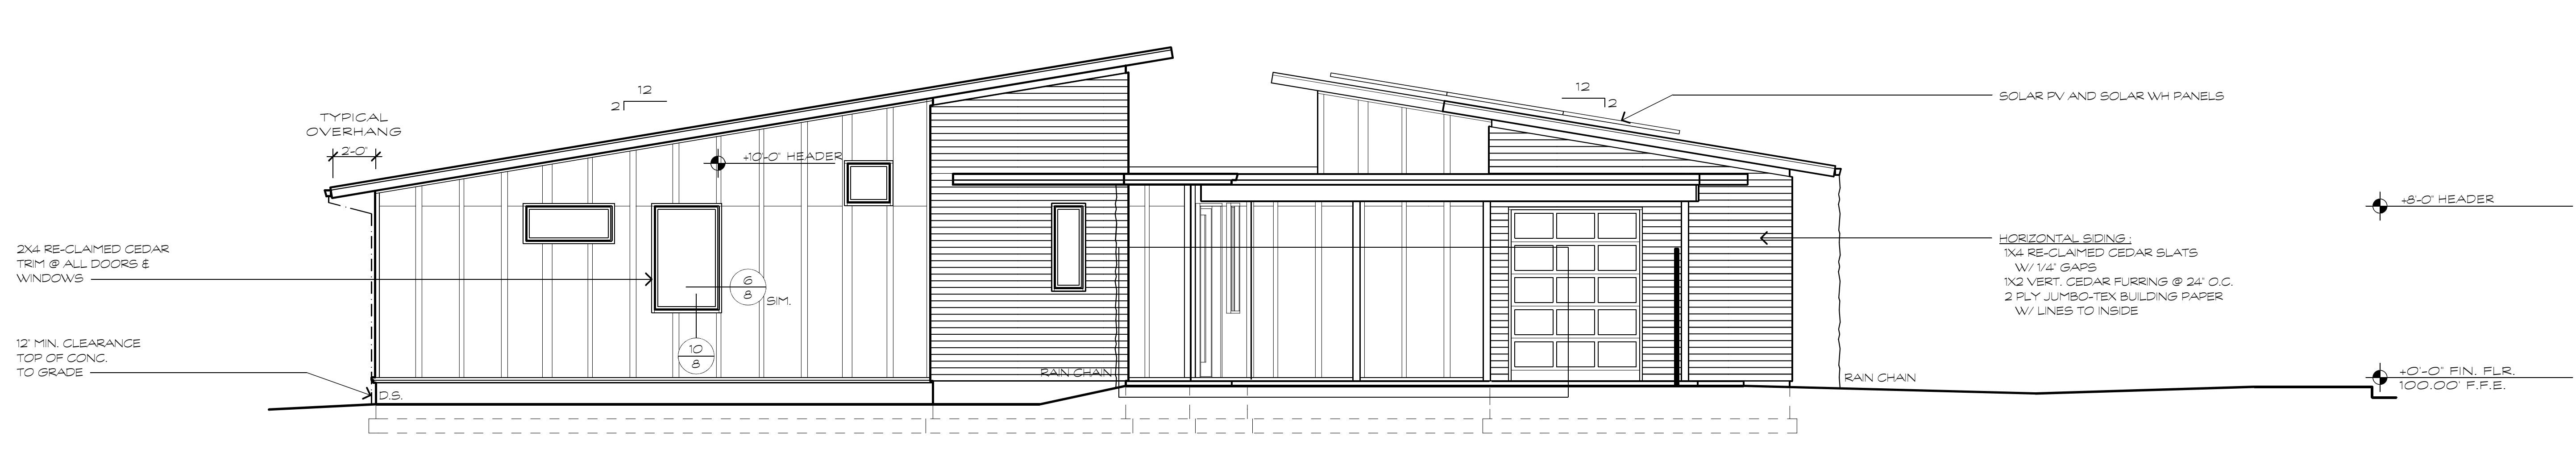

NORTH ELEVATION
SCALE: 1/4" = 1'-0"

SOUTH ELEVATION
SCALE: 1/4" = 1'-0"

EAST ELEVATION
SCALE: 1/4" = 1'-0"

WEST ELEVATION
SCALE: 1/4" = 1'-0"

project
theSAGE

INDEX
elevations

plan number
theSAGE14471

date
2009 04 10