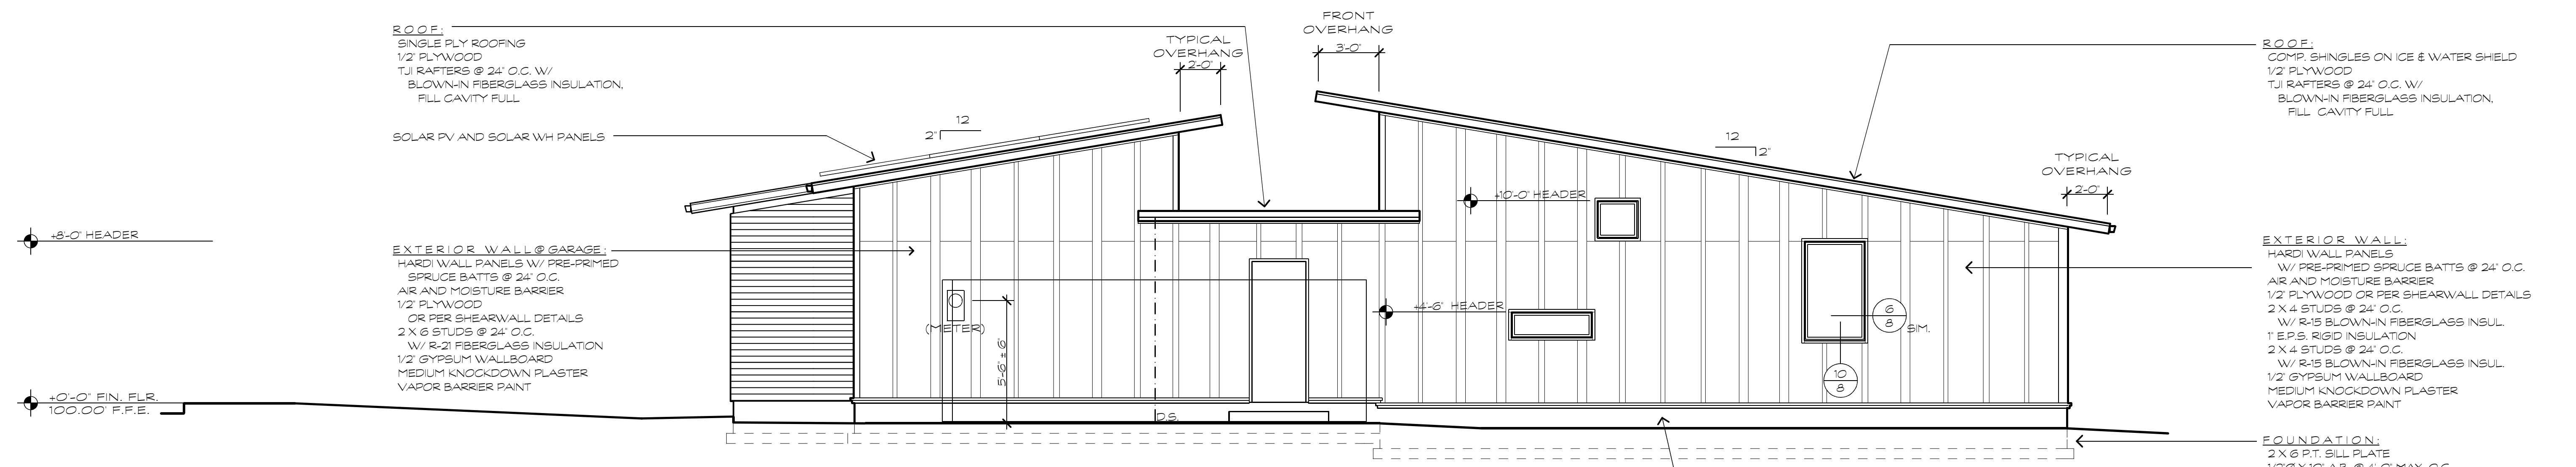

NORTH ELEVATION
SCALE: 1/4" = 1'-0"

SOUTH ELEVATION
SCALE: 1/4" = 1'-0"

EAST ELEVATION
SCALE: 1/4" = 1'-0"

WEST ELEVATION
SCALE: 1/4" = 1'-0"

project
theSAGE

INDEX
elevations

plan number
theSAGE14471

date
2009 04 10