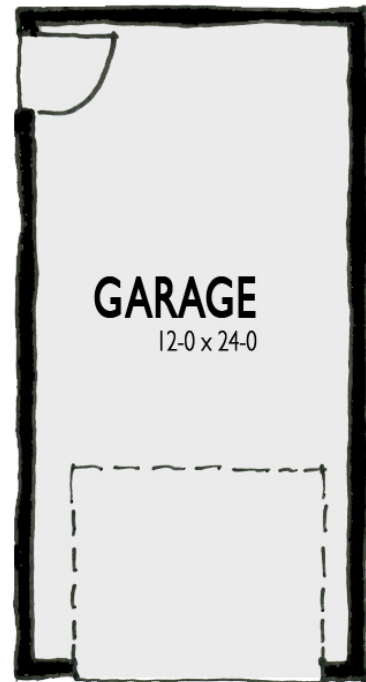

theCAR -- plan 1224

288 sq ft - 12'-0" x 24'-0" footprint
 one-car garage (or two small cars!)
 designed with the same
 detailing as our
 FERN and JADE plans.
 options for SIP
 construction or conventional
 framing -- your choice.

theCAR

©2009 thesimpleHOUSE

288 sq ft

12-0 x 24-0 overall

the *simple* **HOUSE**.com